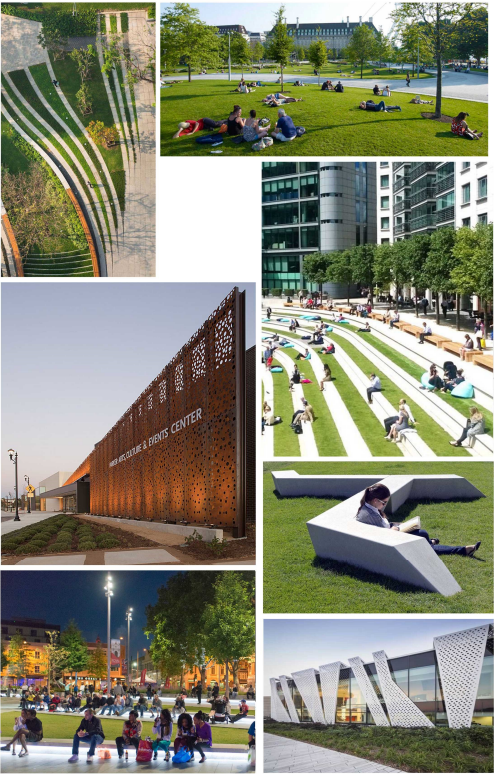

# Public Realm Concept

Former GLAM & Post office

Site Plan

Spatial Components

**Pocket Park**  
 The design provides a contemporary pocket park centred around a performance space to provide a 'room within a room'. Artificial grass and modular concrete seating are arranged to provide an amphitheatre which will encourage social interaction and provide dwell space. Natural soft landscaping will be limited to tree planting wherever possible to reduce maintenance requirements. Hard landscaping materials will be specified to complement the High Streets existing palette of materials.

**Performance Space**  
 This 'room within a room' will provide a flexible event and performance space as part of the town's wider range of public spaces and in support of the Council's event programme. The design of the pocket park, proposed level changes and arrangement of the seating provides an elevated view of the space without having the need to hire in terraced seating or elevated stages.

**Flexible Space**  
 This space primarily forms part of the pocket park, however removable bollards and a flat surface will enable the car park to be extended to assist with capacity or to provide a much larger space to support the Council's event programme.