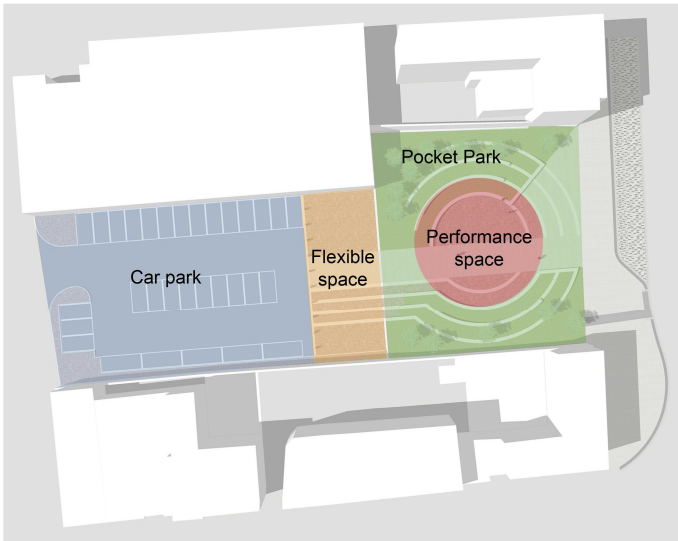

# Public Realm Concept

Former GLAM & Post office

Site Plan

Spatial Components

**Pocket Park**  
 The design provides a contemporary pocket park centred around a performance space to provide a 'room within a room'. Artificial grass and modular concrete seating are arranged to provide an amphitheatre which will encourage social interaction and provide dwell space. Natural soft landscaping will be limited to tree planting wherever possible to reduce maintenance requirements. Hard landscaping materials will be specified to complement the High Streets existing palette of materials.

**Performance Space**  
 This 'room within a room' will provide a flexible event and performance space as part of the town's wider range of public spaces and in support of the Council's event programme. The design of the pocket park, proposed level changes and arrangement of the seating provides an elevated view of the space without having the need to hire in terraced seating or elevated stages.

**Flexible Space**  
 This space primarily forms part of the pocket park, however removable bollards and a flat surface will enable the car park to be extended to assist with capacity or to provide a much larger space to support the Council's event programme.

**Car park**  
 31no. Car parking spaces are provided with access from West Row.