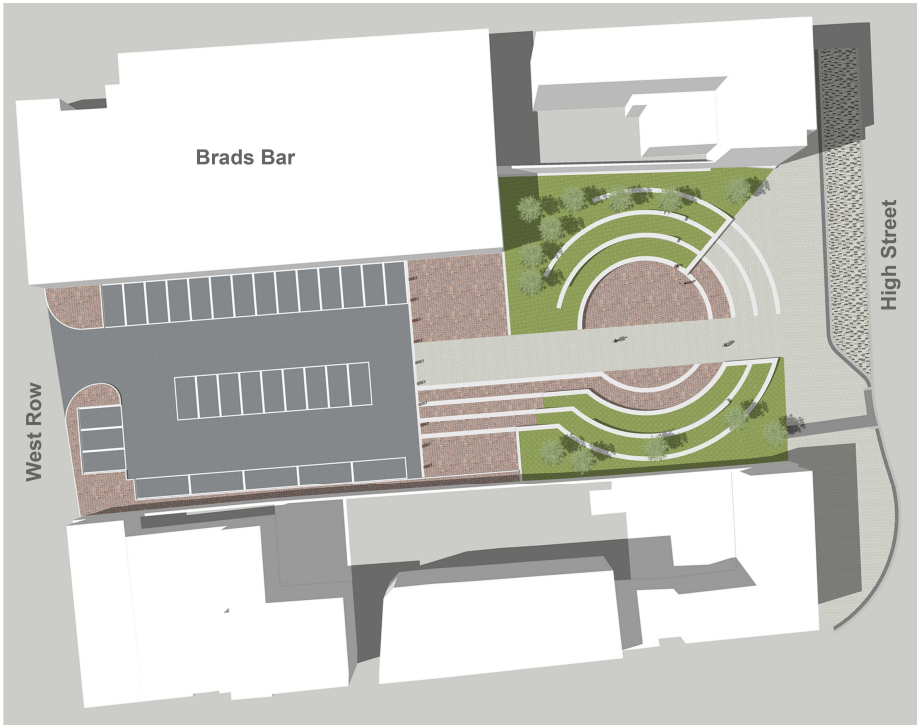

# Public Realm Concept

Former GLAM & Post office

Site Plan

Spatial Components

**Pocket Park**  
 The design provides a contemporary pocket park centred around a performance space to provide a 'room within a room'. Artificial grass and modular concrete seating are arranged to provide an amphitheatre which will encourage social interaction and provide dwell space. Natural soft landscaping will be limited to tree planting wherever possible to reduce maintenance requirements. Hard landscaping materials will be specified to complement the High Streets existing palette of materials.

**Performance Space**  
 This 'room within a room' will provide a flexible event and performance space as part of the town's wider range of public spaces and in support of the Council's event programme. The design of the pocket park, proposed level changes and arrangement of the seating provides an elevated view of the space without having the need to hire in terraced seating or elevated stages.

**Flexible Space**  
 This space primarily forms part of the pocket park, however removable bollards and a flat surface will enable the car park to be extended to assist with capacity or to provide a much larger space to support the Council's event programme.

**Car park**  
 31no. Car parking spaces are provided with access from West Row.